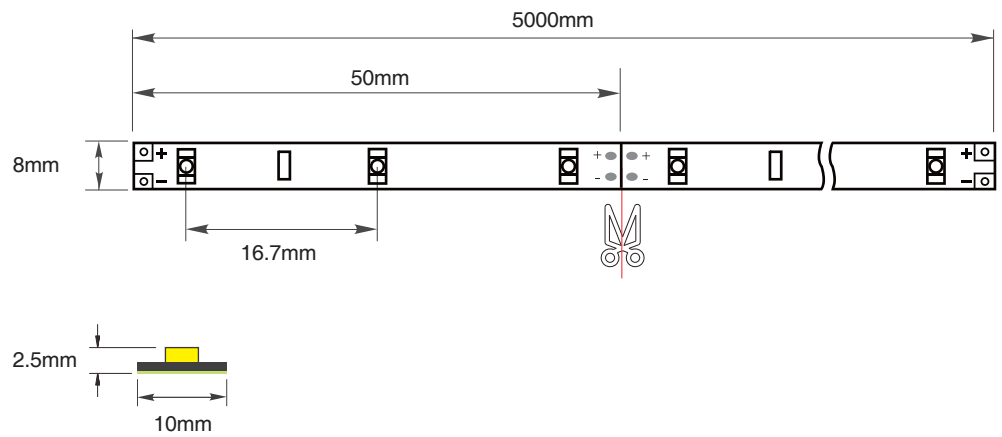

Power Consumption	14.4W/M
Voltage	DC12V
Current Dissipation(A)	1.2A
IP Rating	IP20
Viewing Angle	120°
CRI(Ra)	90+
LED Type	2835T LED
Cutable Length	Every 3LEDs / 50mm
Number of LED	60 EA/M (300 LEDs)

Certification

IP Rating

Temperature Ranges

Operating temperature	-20~60°
Storage temperature	-30~70°

Warranty

Warranty	5 years
----------	---------

Physical Characteristics

Dimensions(W*H*M)	10*2.5*5000
Weight	140g

Max in series 5 Metre

LED STRIP ACCESSORIES
STANDARD STRIP

B-LED STRIP LIGHT (Required)

Model	Item Code	Features	Dimension(mm)	
Strip Connector	SA 929	2pin connector Weatherproof type (1 Set)	W:75 L:120 H:95	
Strip Connector	SA 9814	2pin connector_Strip to Strip for 8mm (10pack)	W:12 L:15 H:5	
Strip Connector	SA 9824	2pin connector_Wire One End for 8mm (10pack)	W:12 L:170 H:15	
Strip Connector	SA 9834	2pin connector_Wire Both Ends for 8mm (10pack)	W:12 L:190 H:15	
Strip Connector	SA 9815	2pin connector_Strip to Strip for 10mm (10pack)	W:15 L:5 H:15	
Strip Connector	SA 9825	2pin connector_Wire One End for 10mm (10pack)	W:15 L:5 H:15	
Strip Connector	SA 9835	2pin connector_Wire Both Ends for 10mm (10pack)	W:15 L:5 H:15	