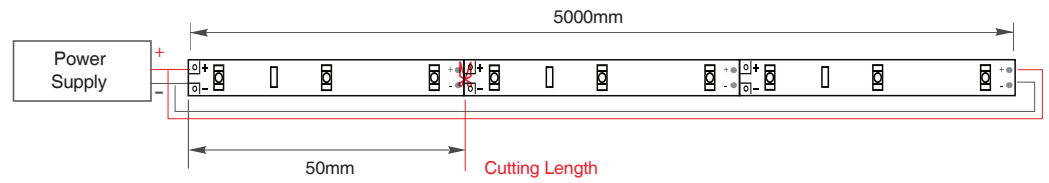

LED STRIP ACCESSORIES
STANDARD STRIP

B-LED STRIP LIGHT (Required)

Model	Item Code	Features	Dimension(mm)	
Strip Connector	SA 929	2pin connector Weatherproof type (1 Set)	W:75 L:120 H:95	
Strip Connector	SA 9814	2pin connector_Strip to Strip for 8mm (10pack)	W:12 L:15 H:5	
Strip Connector	SA 9824	2pin connector_Wire One End for 8mm (10pack)	W:12 L:170 H:15	
Strip Connector	SA 9834	2pin connector_Wire Both Ends for 8mm (10pack)	W:12 L:190 H:15	
Strip Connector	SA 9815	2pin connector_Strip to Strip for 10mm (10pack)	W:15 L:5 H:15	
Strip Connector	SA 9825	2pin connector_Wire One End for 10mm (10pack)	W:15 L:5 H:15	
Strip Connector	SA 9835	2pin connector_Wire Both Ends for 10mm (10pack)	W:15 L:5 H:15	